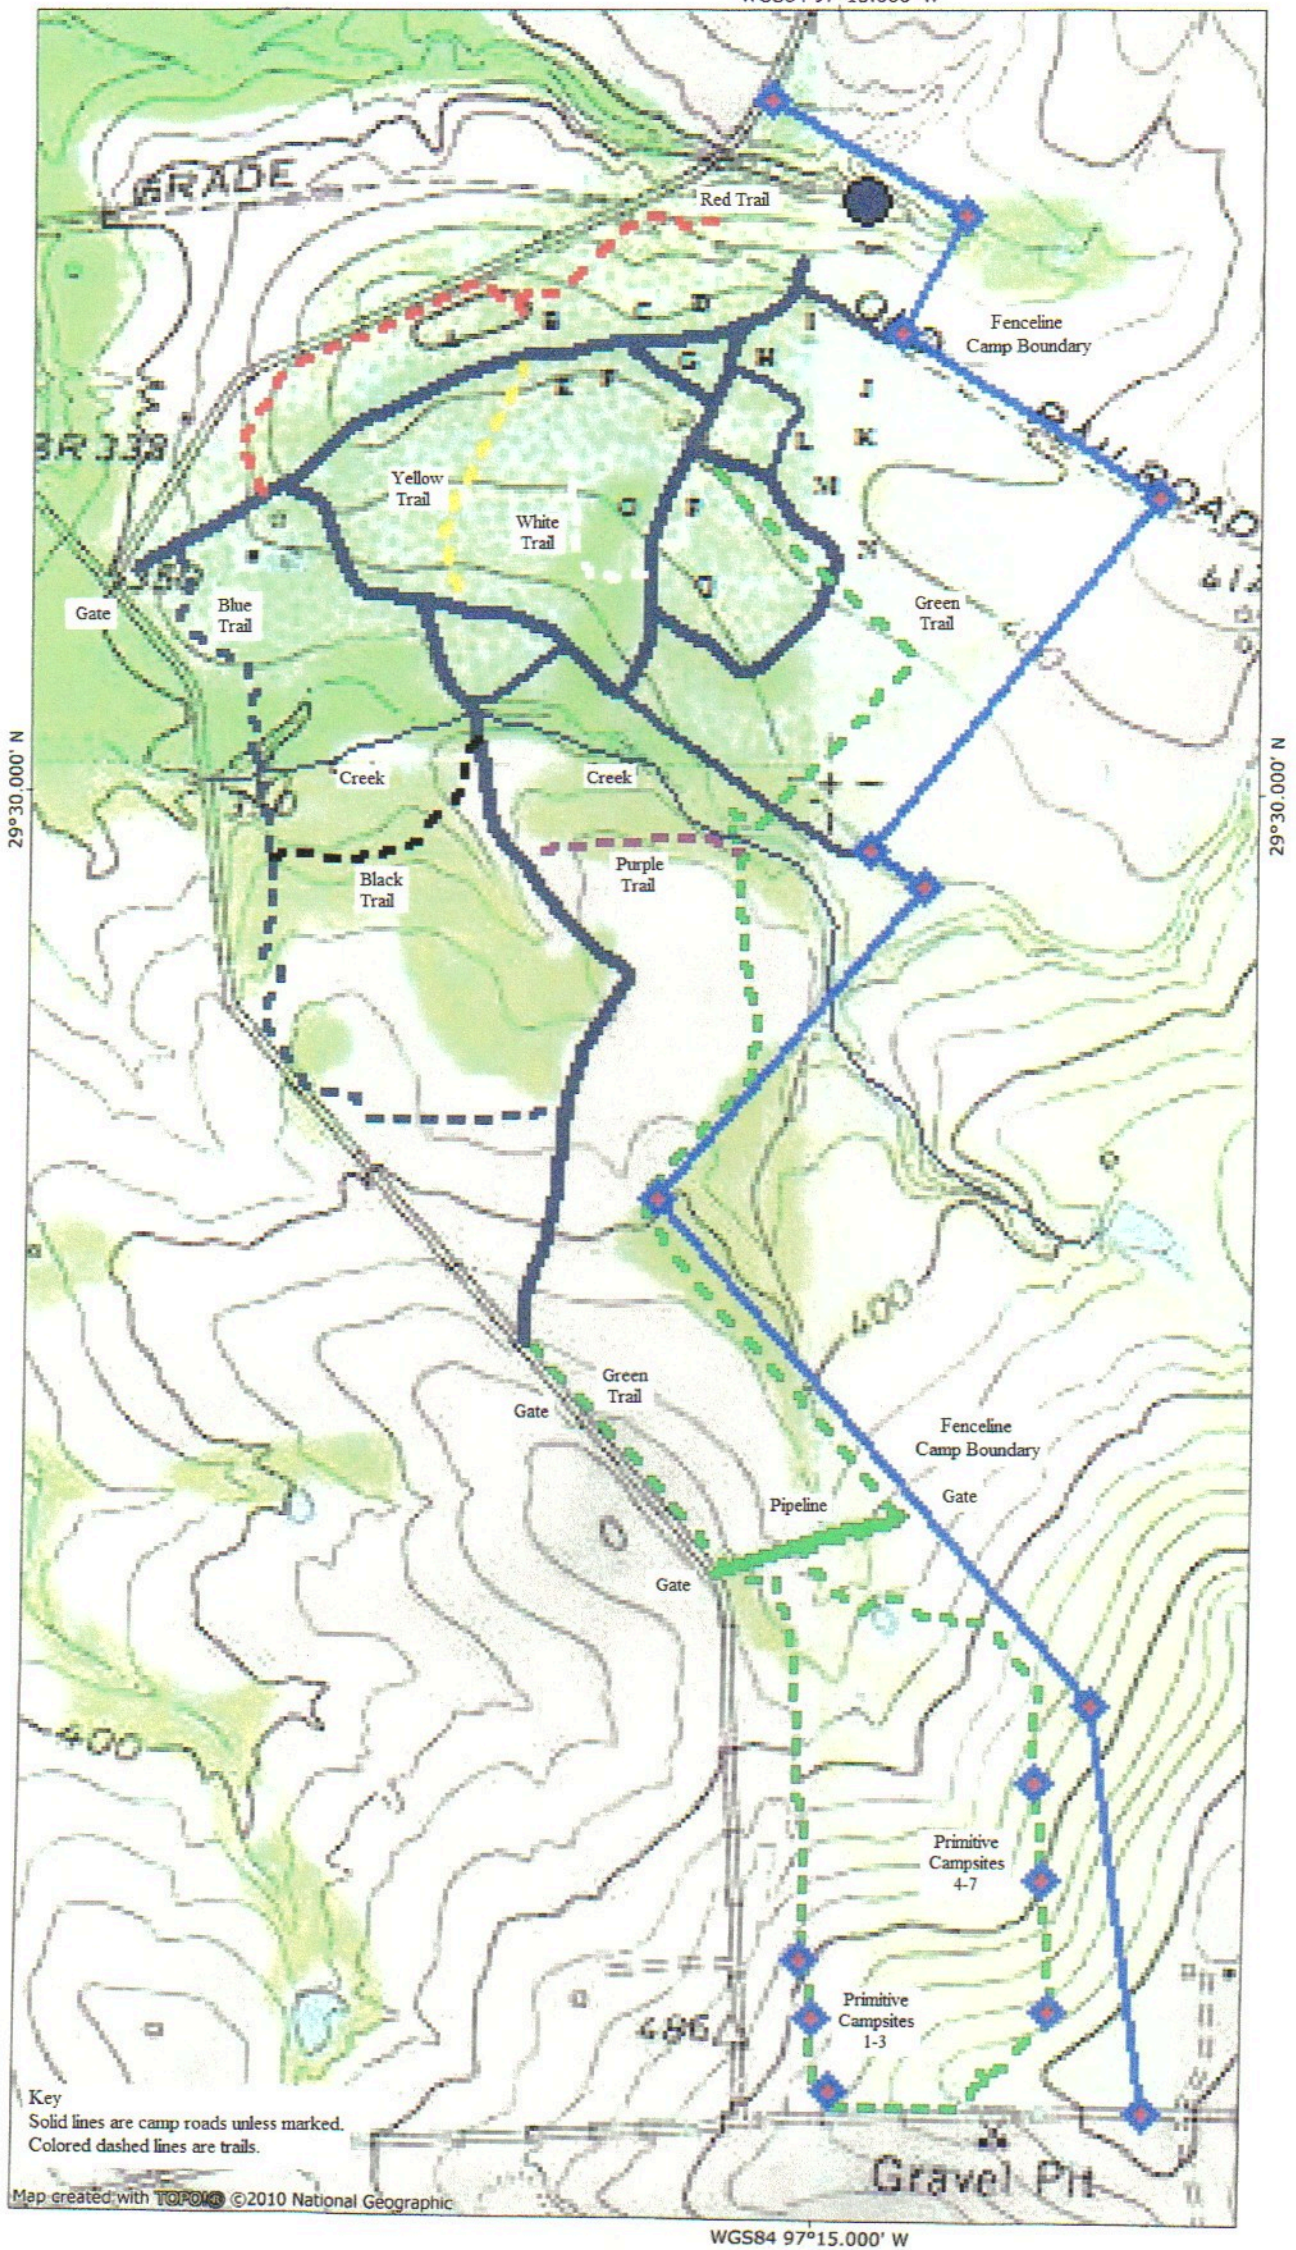

Green Dickson Trail Map

WGS84 97°15.000' W

Key  
Solid lines are camp roads unless marked.  
Colored dashed lines are trails.

Map created with TOPO! © 2010 National Geographic

WGS84 97°15.000' W